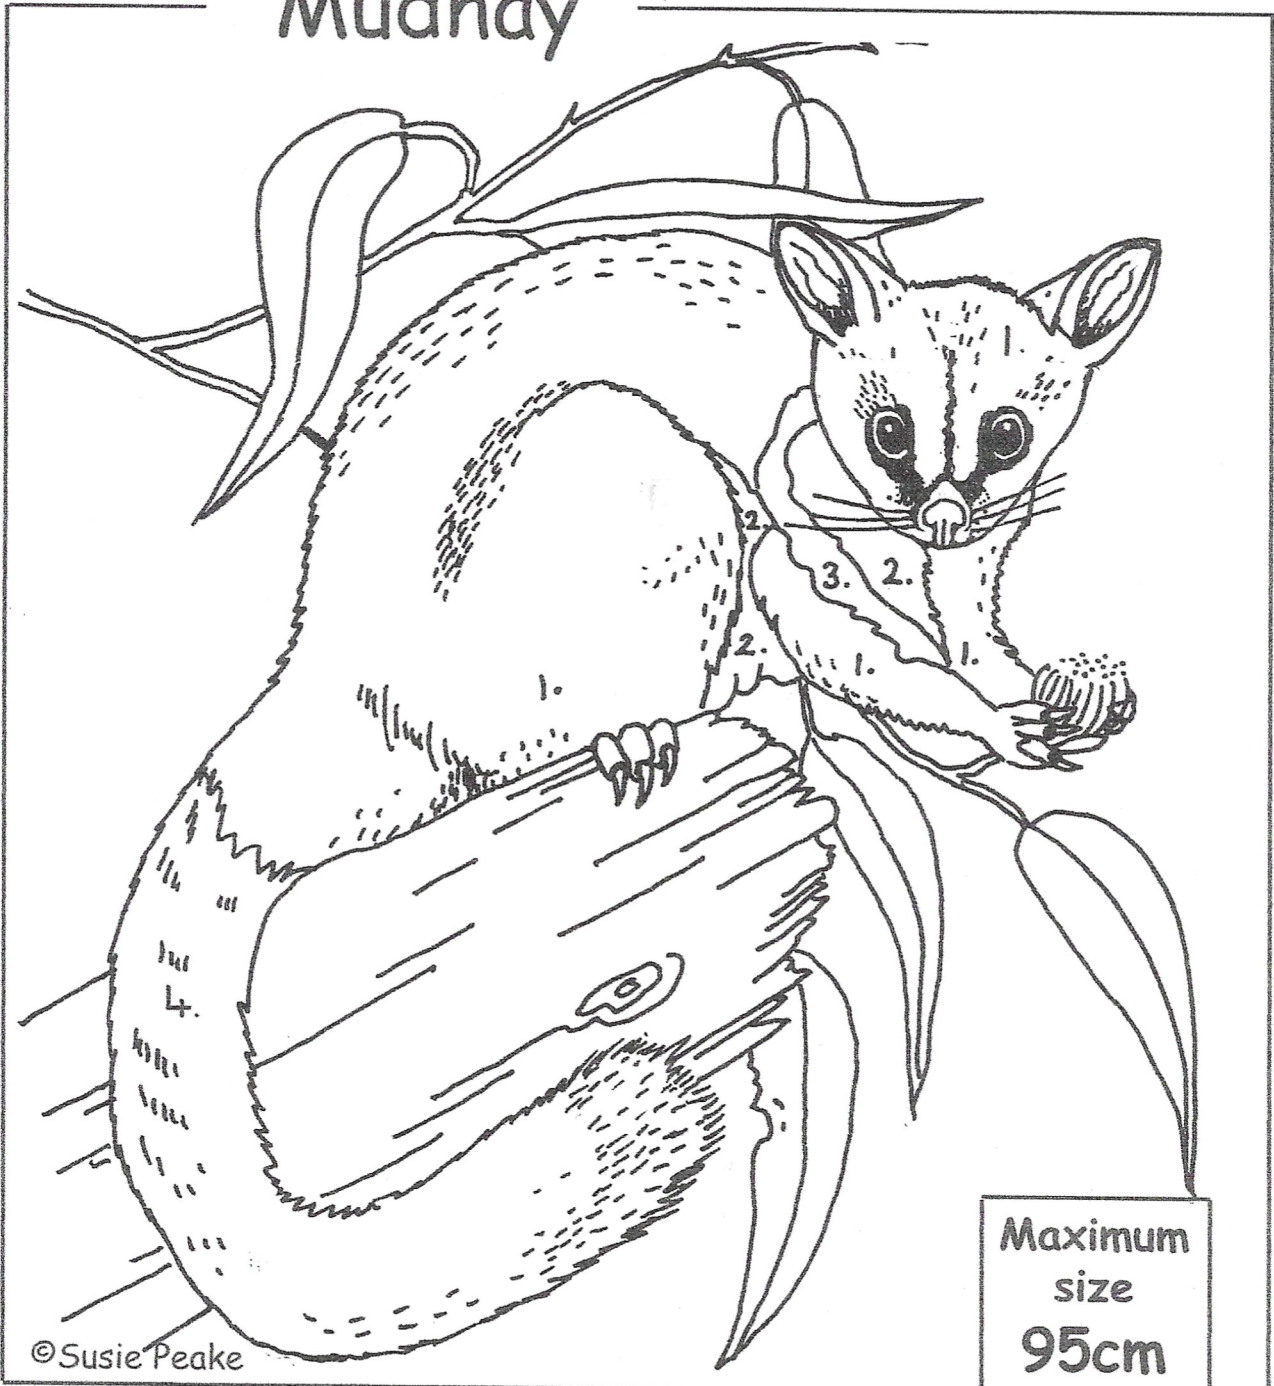

WINDOW ON THE WETLANDS
COLOURING ACTIVITY

COMMON BRUSHTAIL

Mudhay

©Susie Peake

Maximum
size
95cm
long
body 55cm
tail 40cm

Colour by numbers

1. dark grey
2. cream
3. reddish brown
4. black

PAWS, NOSE - pink
INSIDE EARS - grey and pink