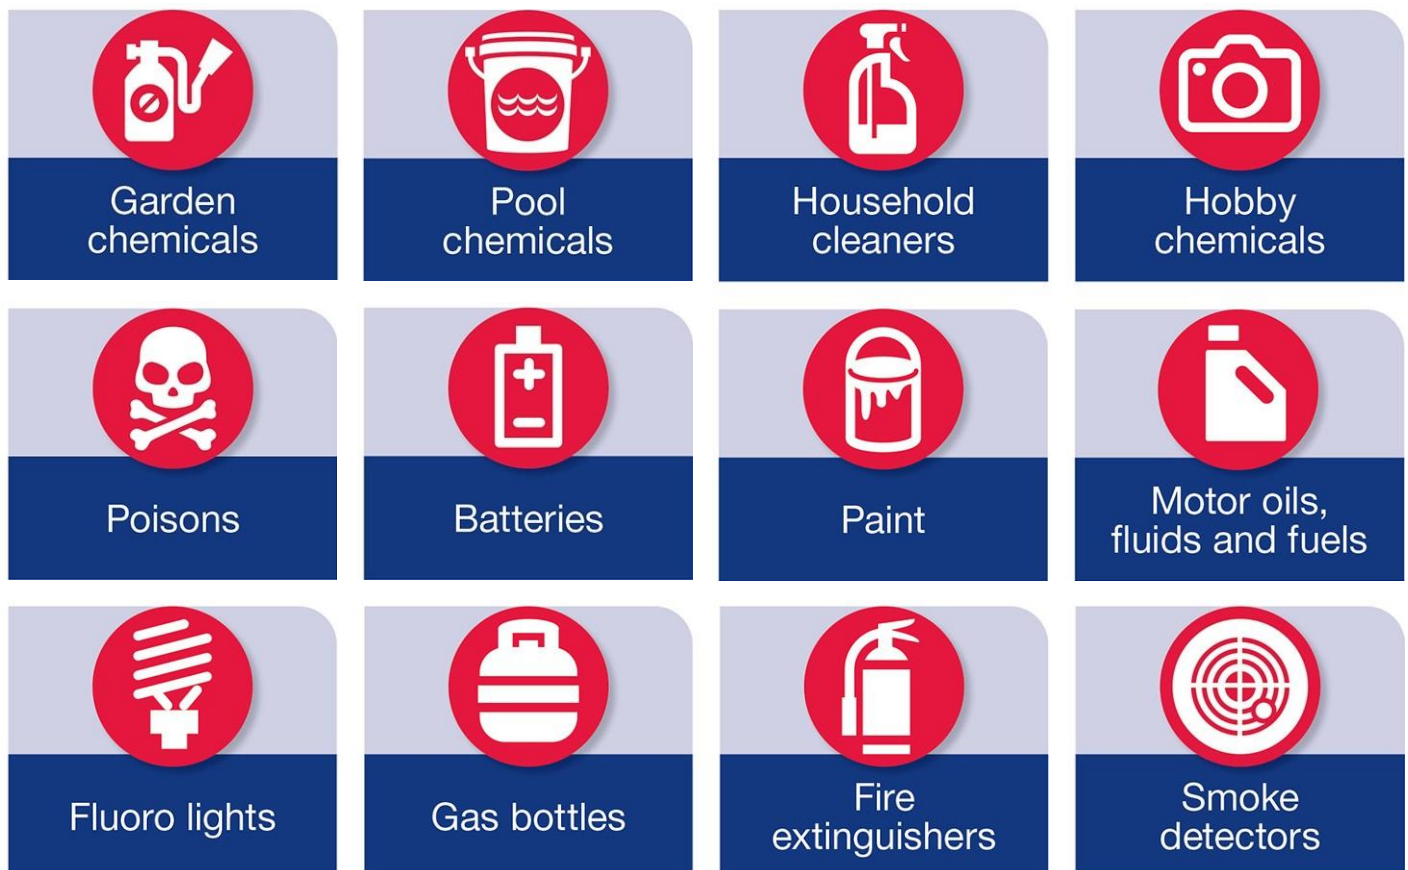

# It's time for a Chemical CleanOut

You can drop off for free:

Only household quantities accepted (20L or 20kg), except paint. Up to 100L (in 20L containers) of paint accepted.  
Please transport your materials carefully and remain in your vehicle at the collection site.